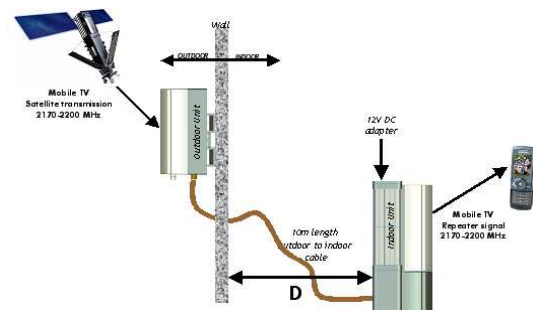

The DVB-SH standard

DVB-SH is an evolution of DVB-H and the most powerful mobile broadcast standard, allowing cost-effective mobile TV deployments. It can be used in any frequency spectrum below 3GHz, including UHF, L-Band and S-Band, this in terrestrial only, satellite only or also in hybrid satellite/terrestrial networks.

Figure 1: Typical DVB-SH implementation (UHF and/or S-Band)

Optimized indoor reception

Small personal-domestic or professional-premises fixed gap-fillers of limited coverage can provide local in-band re-transmission and/or frequency conversion under satellite coverage). Several kinds of small gap-fillers with various output power (1mW to 5W) can be installed, depending on the targeted application.

Figure 2: Installation of a small gap-filler for indoor coverage

Scenario

Mobile TV in your hand

DVB-SH broadcast mobile TV is received on handsets or Portable Multimedia Players which support DVB-H, DVB-SH in UHF and DVB-SH in S-Band. (partners: Sagem Mobiles, Archos)

Mobile TV inside your car

The equipment used consist in a 15cm wide screen placed in a head-rest and an automotive digital set-top box placed under the seat. (partner: Quantum)

Figure 3: High-quality DVB-SH mobile TV on any device