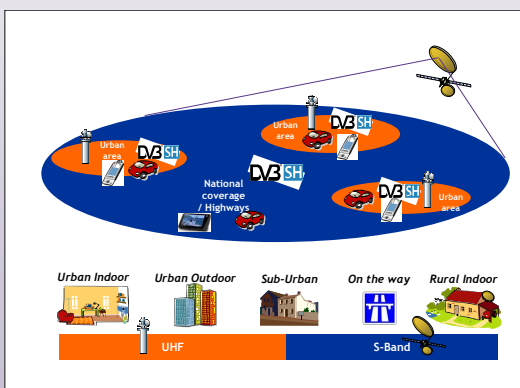

Innovation

Unlimited Mobile TV

The “Unlimited Mobile TV” solution is a unique combination of mobile terrestrial and satellite broadcast delivery, complementing existing 3G/UMTS networks. It is based on the open DVB-SH standard and allows to deliver high-quality mobile TV, anywhere and on any kind of mobile devices.

The DVB-SH standard

DVB-SH is an evolution of DVB-H and the most powerful mobile broadcast standard, allowing cost-effective mobile TV deployments. It can be used in any frequency spectrum below 3GHz, including UHF, L-Band and S-Band, this in terrestrial only, satellite only or also in hybrid satellite/terrestrial networks.

Figure 1: Typical DVB-SH implementation (UHF and/or S-Band)

Optimized indoor reception

Small personal-domestic or professional-premises fixed gap-fillers of limited coverage can provide local in-band re-transmission and/or frequency conversion under satellite coverage). Several kinds of small gap-fillers with various output power (1mW to 5W) can be installed, depending on the targeted application.

Figure 2: Installation of a small gap-filler for indoor coverage

Scenario

Mobile TV in your hand

DVB-SH broadcast mobile TV is received on handsets or Portable Multimedia Players which support DVB-H, DVB-SH in UHF and DVB-SH in S-Band. (partners: Sagem Mobiles, Archos)